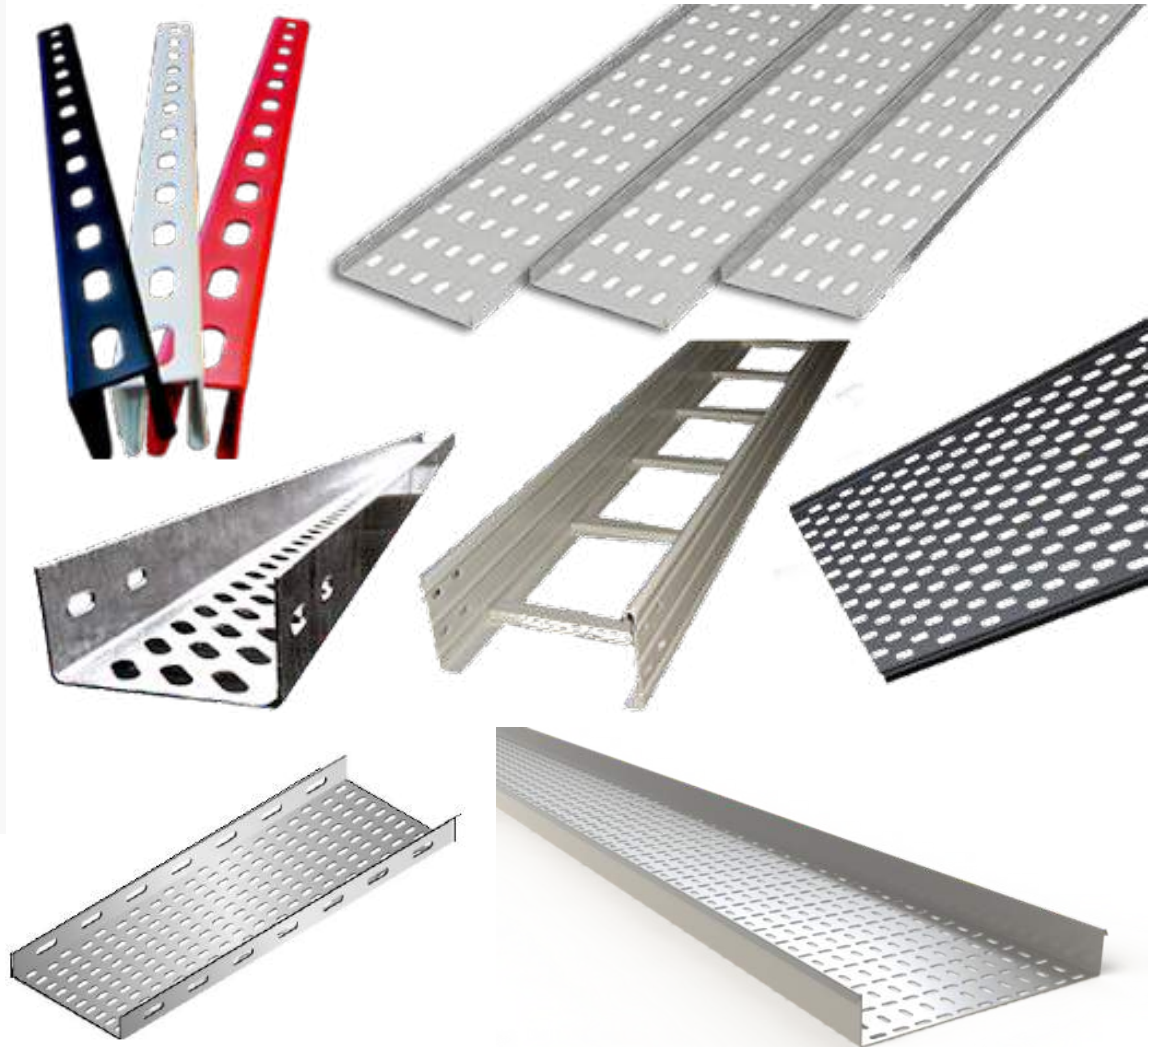

CABLE TRAYS